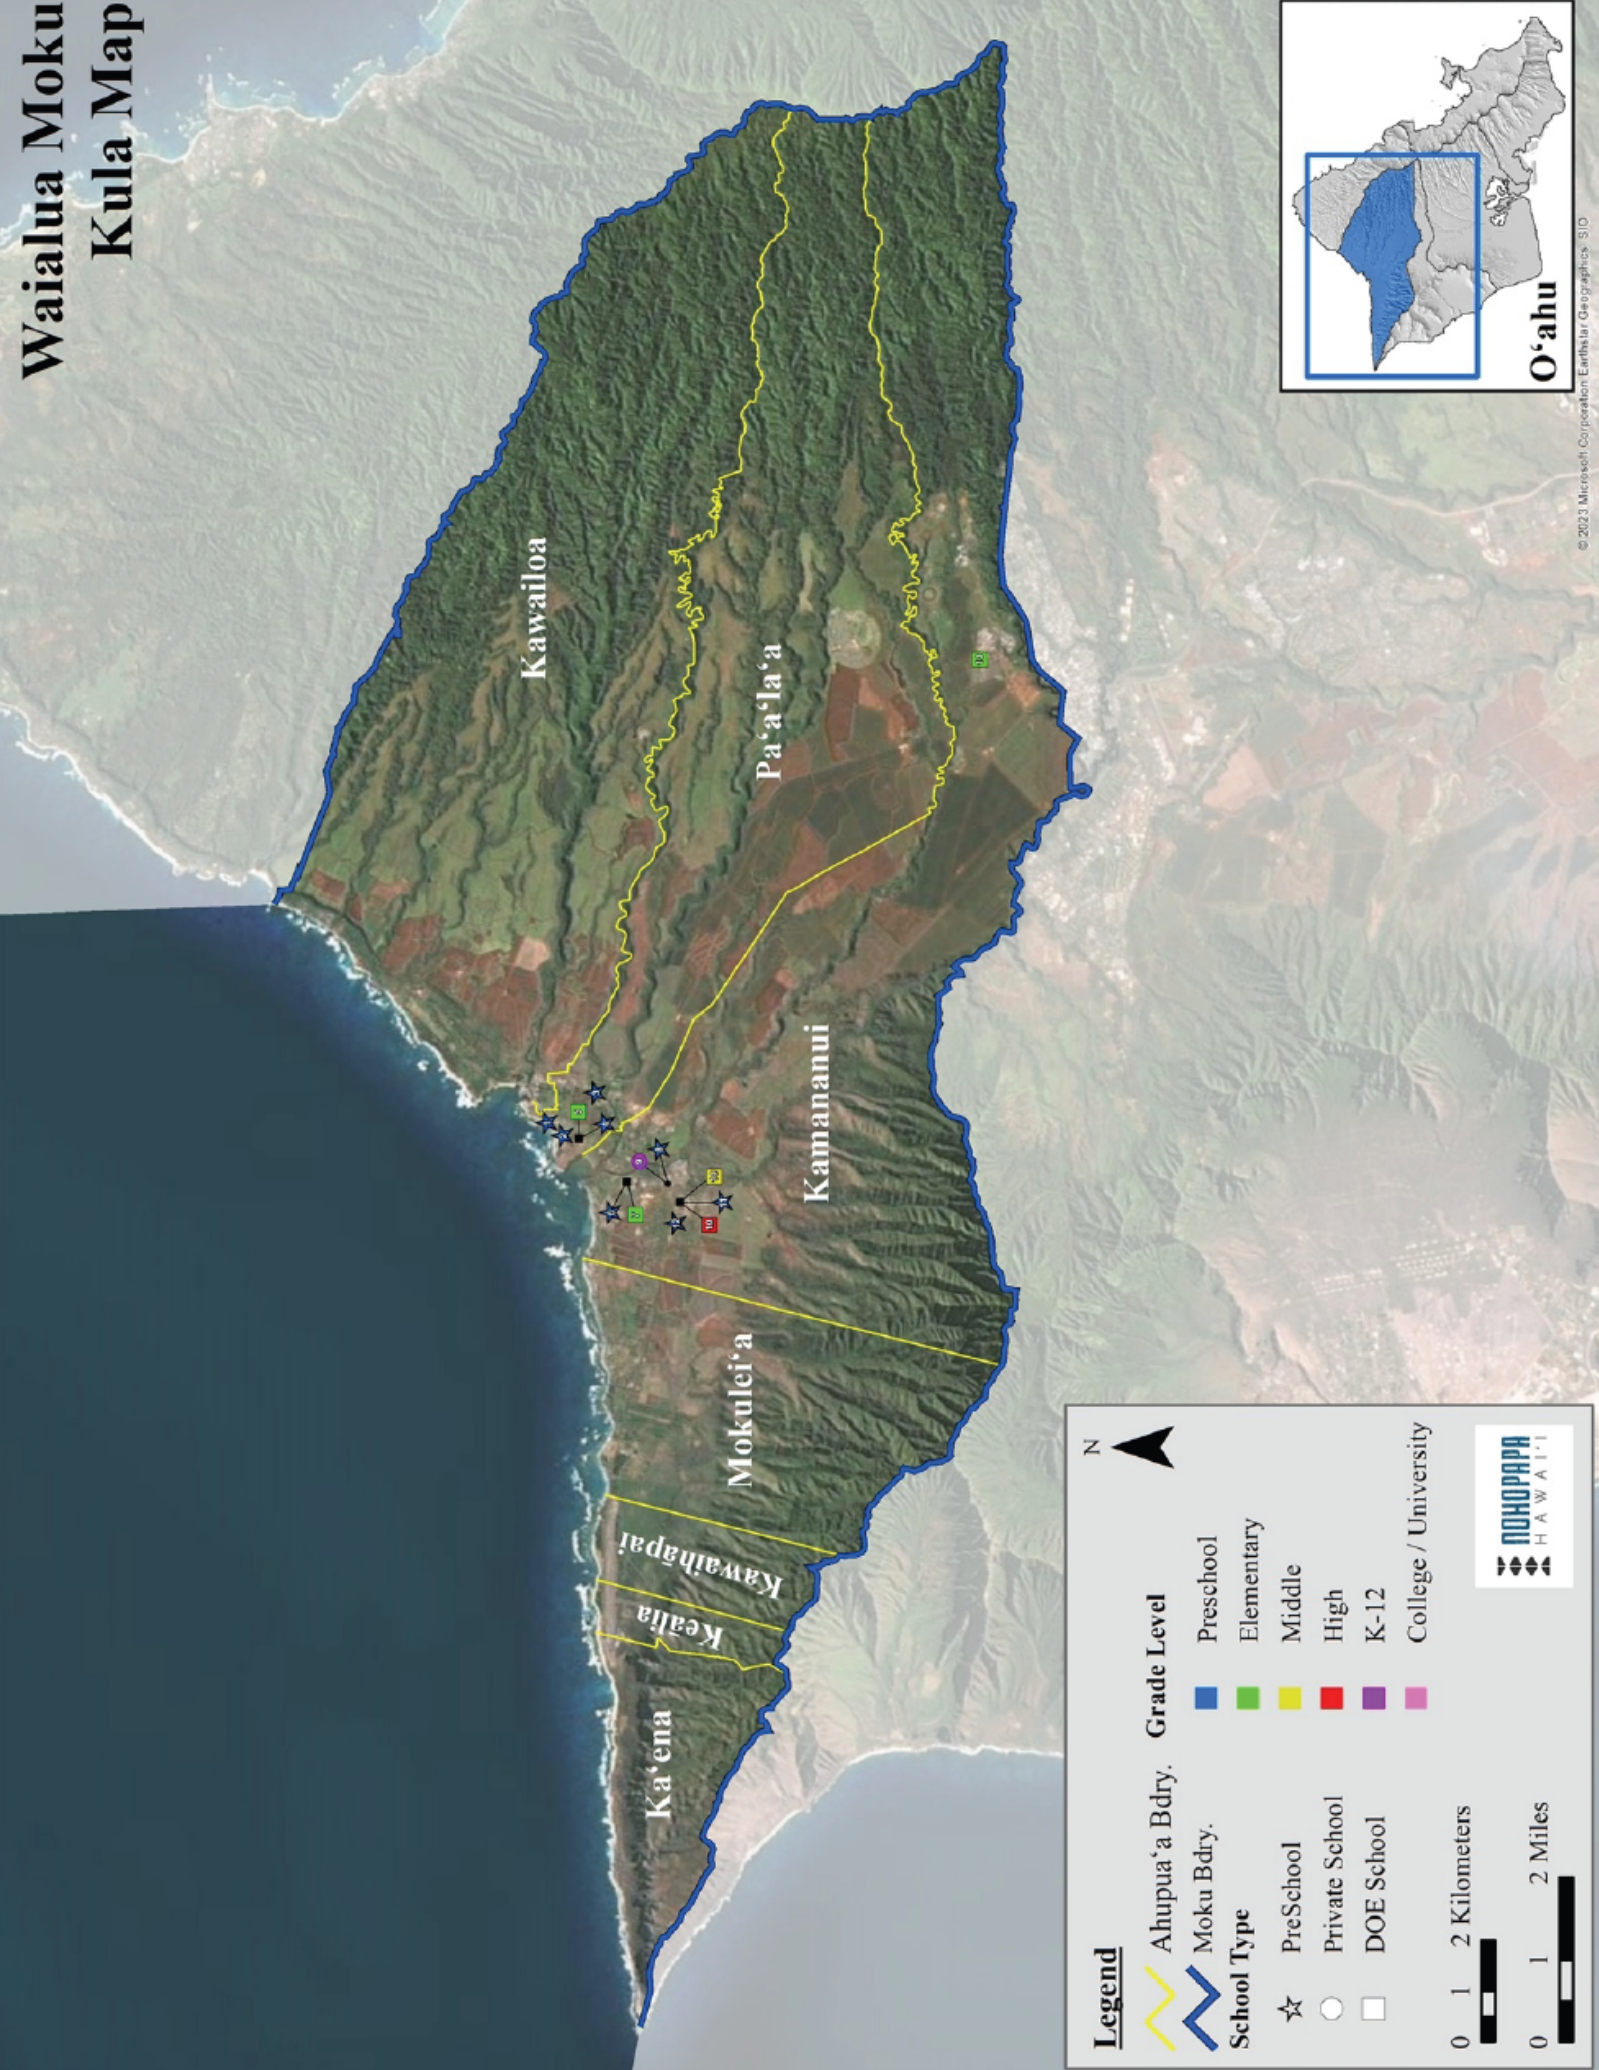

Waialua Moku Kula Map

Legend

Ahupua'a Bdry. Yellow wavy line

Moku Bdry. Blue wavy line

School Type

- ☆ PreSchool
- Private School
- DOE School

Grade Level

- Blue square: Preschool
- Green square: Elementary
- Yellow square: Middle
- Red square: High
- Purple square: K-12
- Pink square: College / University

Scale

- 0 1 2 Kilometers
- 0 1 2 Miles

North Arrow

Logo