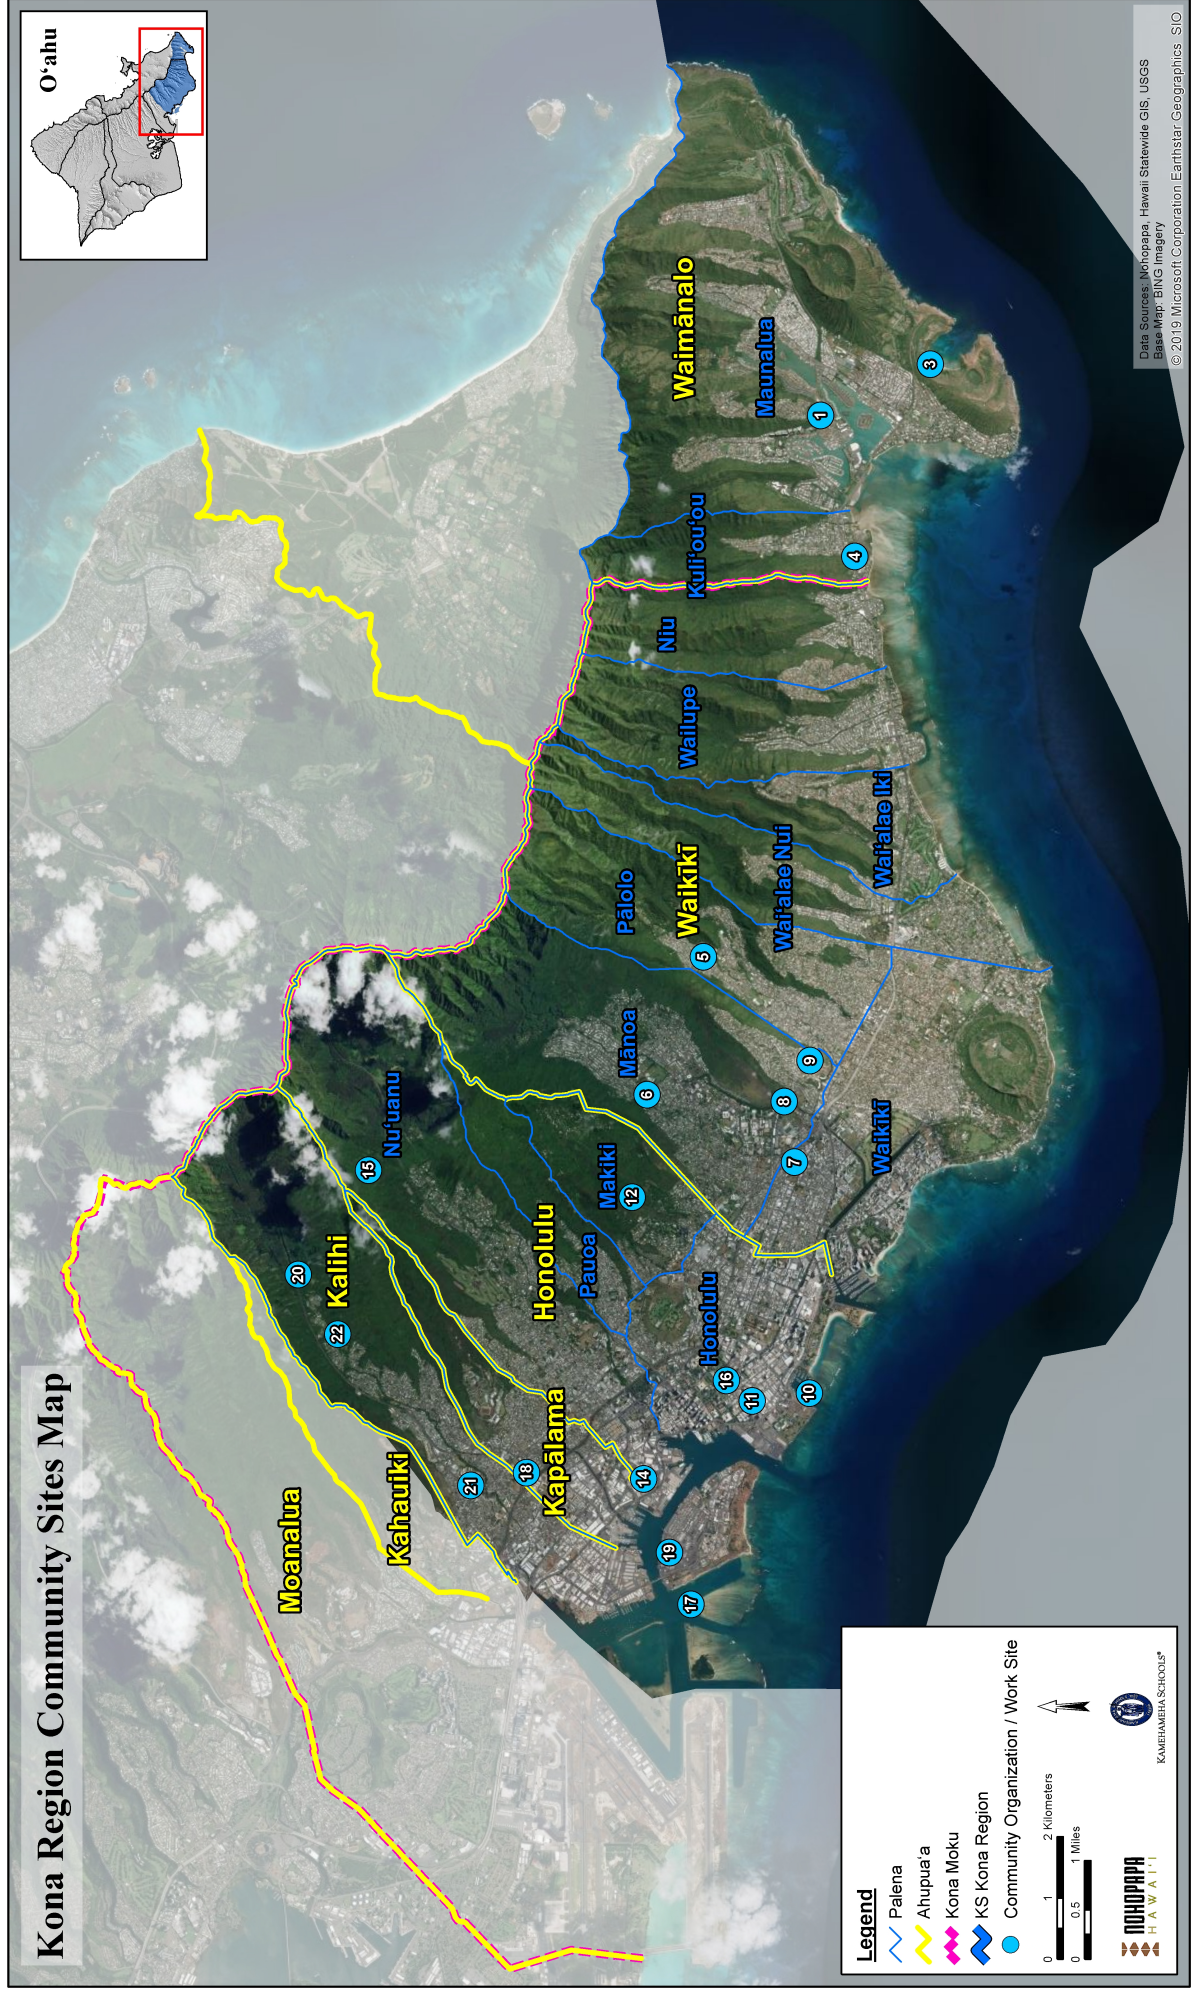

# Kona Region Community Sites Map

Data Source: Nohopapa, Hawaii Statewide GIS, USGS  
 Base Map: Bing Imagery  
 © 2019 Microsoft Corporation Earthstar Geographics, SIO