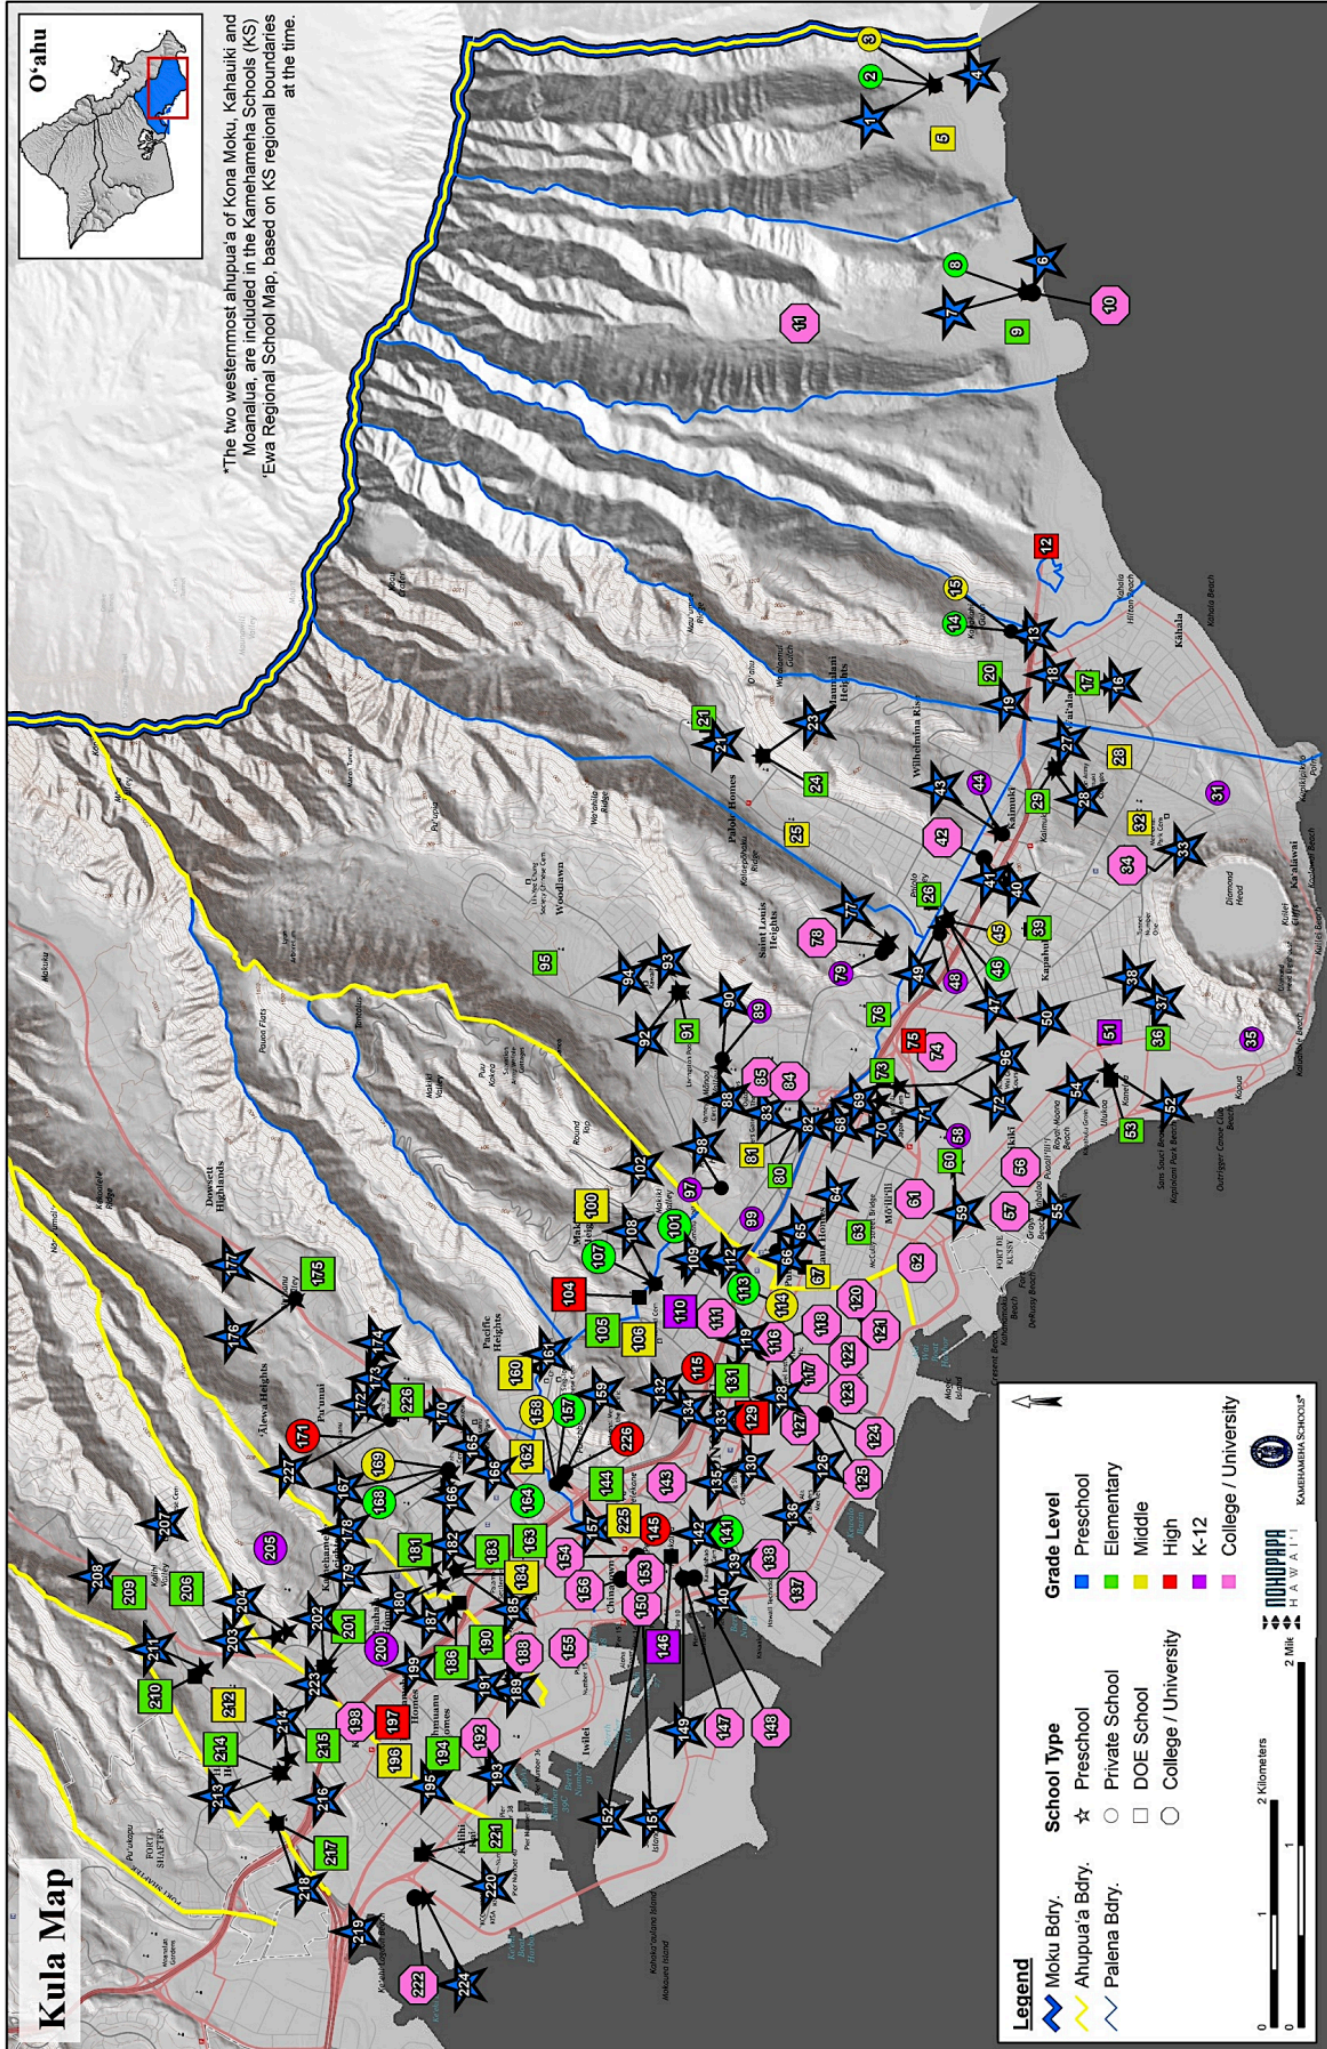

O'ahu

*The two westernmost ahupua'a of Kona Moku, Kahauiki and Moanalua, are included in the Kamehameha Schools (KS) 'Ewa Regional School Map, based on KS regional boundaries at the time.

Kula Map

Legend

Moku Bdry.	Preschool	Grade Level
Ahupua'a Bdry.	Private School	Elementary
Palena Bdry.	DOE School	Middle
	College / University	High
		K-12
		College / University

0 1 2 Kilometers
 0 1 2 Miles
 KAMEHAMEHA SCHOOLS®